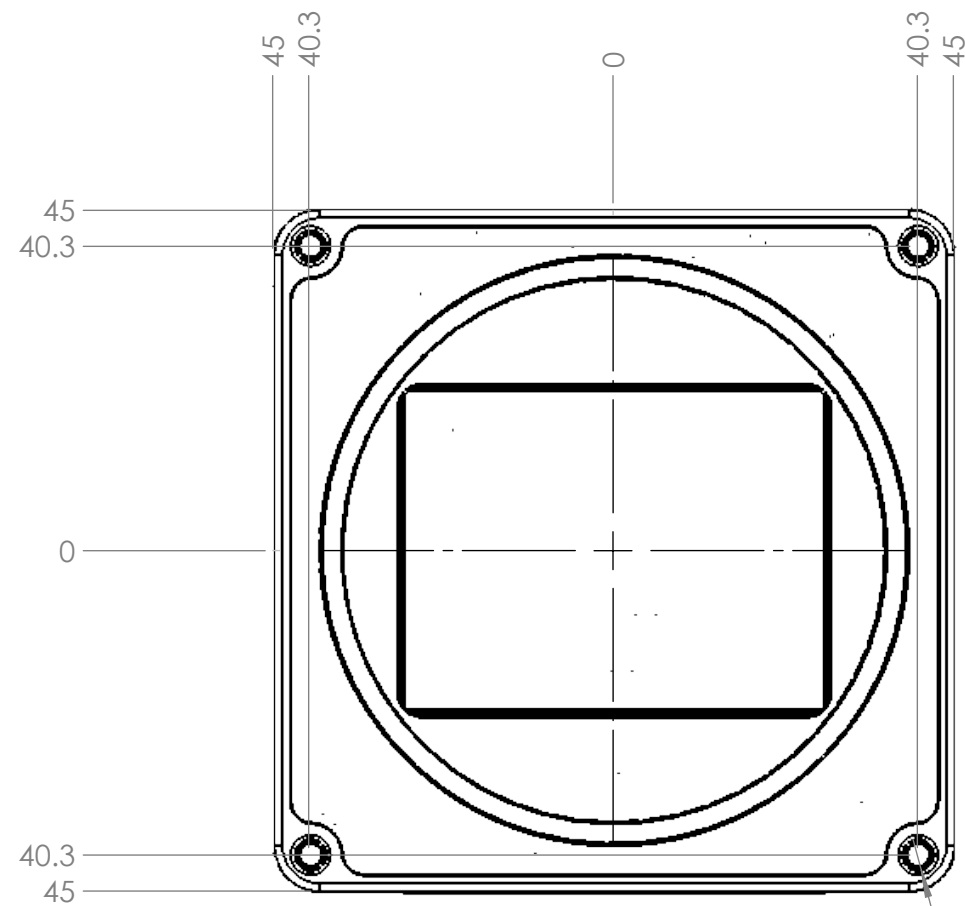

# PHASEONE

Date: 25/02/2019	Product change
Signature: Zach Nahum	MILLIMETERS UNLESS SPECIFIED

iXM-MV INTERFACE DRAWING

SCALE 1:1

This document contains proprietary information and is not to be reproduced or used without the written permission of Phase One Denmark A/S

## SCALE 1:1