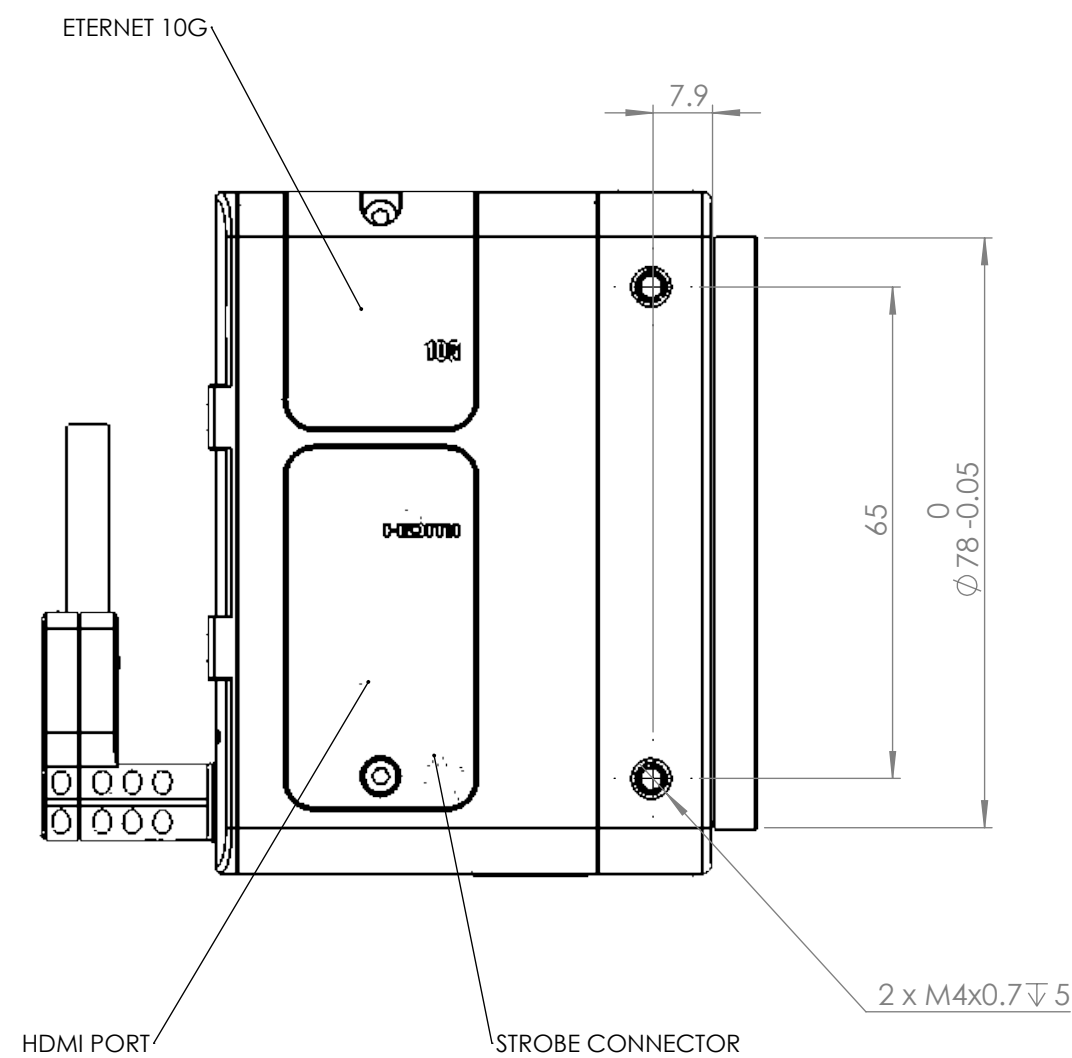

4 x M4x0.7 ∇ 6max