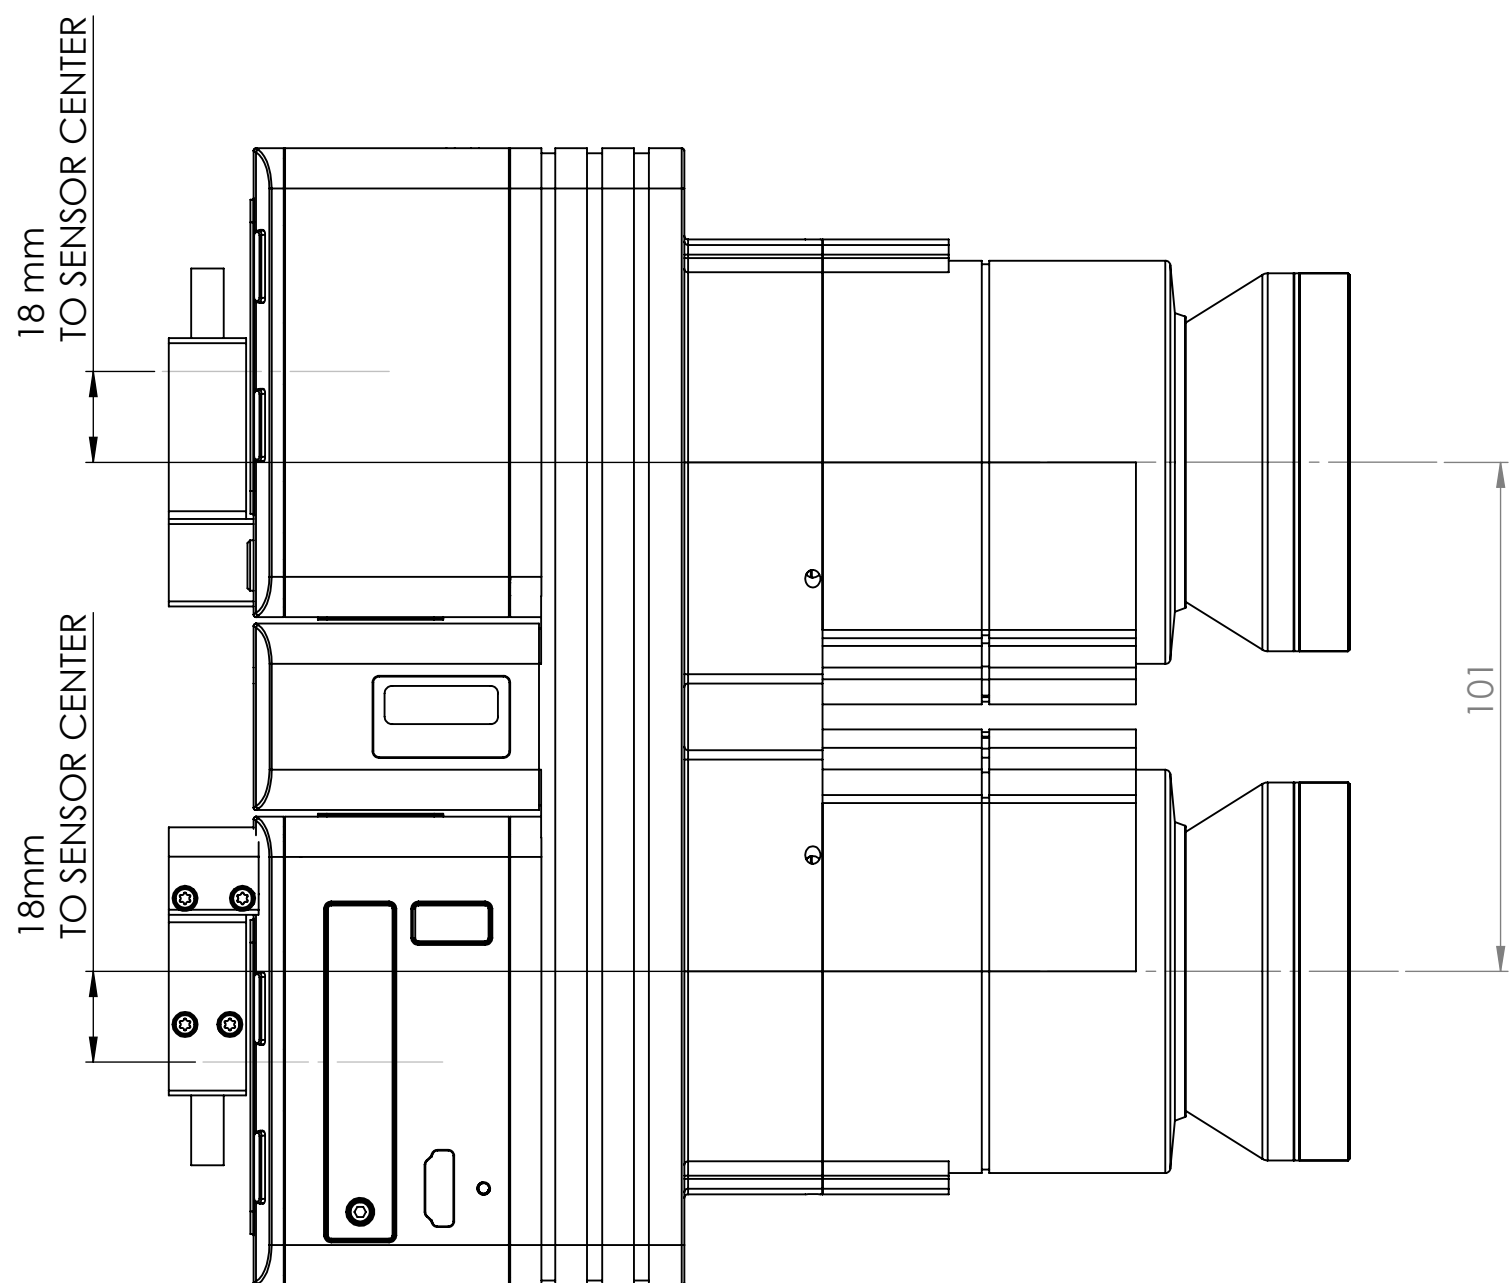

M4 THREADS FOR
MOUNTING DEPTH 8±1

This document contains proprietary information and is not to be reproduced or used without the written permission of Phase One Denmark A/S

PHASEONE				
Date:	8/7/2017	Product change		
Signature:	BENTZI BAR	MILLIMETERS UNLESS SPECIFIED		
IXU RS-1900 CAMERA				
part number	Scale	Revision	pages	sheet
	1:1.5	1	2	1

IXU RS-1900 CAMERA

part number	Scale	Revision	pages	sheet
	1:1.5	1	2	2