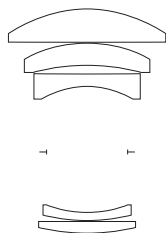

5 elements
5 groups

Specifications

Aperture range	f/3.5 - f/32
Angle of view	26°
Focusing system	Autofocus / Manual
Filter	72mm
Optical construction	5 elements, 5 groups
Lens hood	Bayonet Metal Hood
Flash sync	Up to 1/1600
XF FPS shutter speed max.	1/4000s
Weight	645g / 1.42lb
Equivalent to 35mm	94mm

Focus range

Min. focus distance	150cm / 4.92ft
Maximum magnification ratio	0.12x
Area covered (WxH)	461mm x 3410mm 18.1" x 13.4"

Compatibility

Mount	XF 645 Bayonet
Supported systems	XF Camera System, 645 DF/DF⁺
2x Teleconverter	Yes